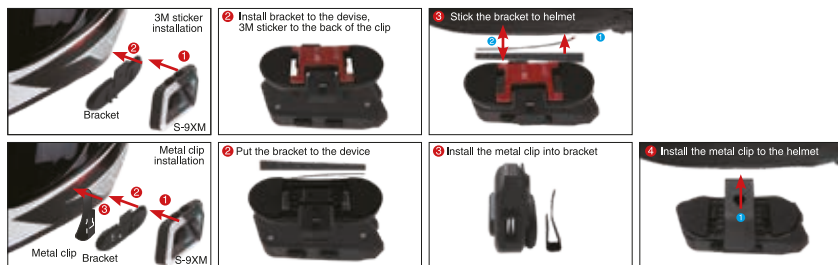

S-9XM installation