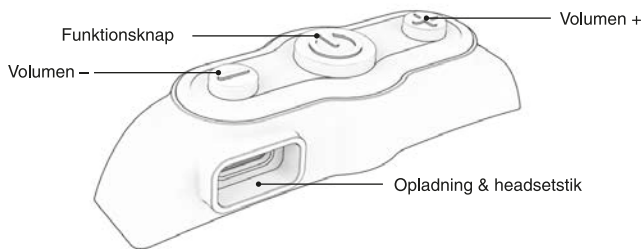

FUNKTIONER	STATUS	KNAP	ANVENDELSE	STEMME
LED tændt	Tænd	Volumen - & funktion	Tryk én gang	
Tænd	Sluk	Funktion	Tryk og hold nede i 5 sek. (mens enheden er tændt, går den direkte i parringsmodus)	Tænd
Sluk	Tænd	Funktion	Tryk og hold nede i 5 sek.	Sluk
TELEFONOPKALD				
Besvar	Indgående opkald	Funktion	Tryk én gang	
Læg på	Under opkald	Funktion	Tryk én gang	
Afvis	Indgående opkald	Funktion	Tryk og hold nede i 2 sek.	
Genopkald	Standby	Funktion	Tryk to gange	
Lydstyrke op	Under opkald	Volumen +	Tryk én gang	Biplyd
Lydstyrke ned	Under opkald	Volumen -	Tryk én gang	Biplyd
Stemmestyring	Standby	Volumen + & -	Tryk én gang samtidig	
Manuel/automatisk skift	Ikke tilsluttet	Volumen + & -	Tryk én gang samtidig	Biplyd
MUSIKAFSPILNING				
Afspil	Standby	Funktion	Tryk én gang	
Pause	Musikafspilning	Funktion	Tryk én gang	
Lydstyrke op	Musikafspilning	Volumen +	Tryk én gang	Biplyd
Lydstyrke ned	Musikafspilning	Volumen -	Tryk én gang	Biplyd
Forrige	Musikafspilning	Volumen -	Tryk og hold nede i 2 sek.	
Næste	Musikafspilning	Volumen +	Tryk og hold nede i 2 sek.