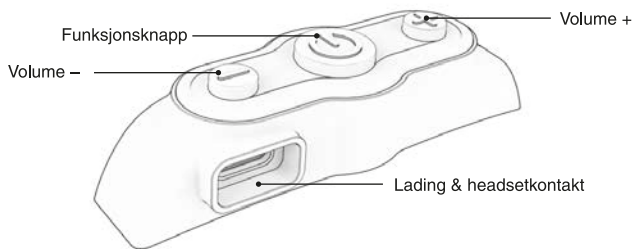

FUNKSJONER	STATUS	KNAPP	BRUKSANVISNING	STEMME
LED på	Slå på	Volume - & funksjon	Trykk én gang	
Slå på	Slå av	Funksjon	Trykk og hold inne i 5 sek. (mens enheten er på, for å gå direkte til paringsmodus)	Slå på
Slå av	Slå på	Funksjon	Trykk og hold inne i 5 sek.	Slå av
TELEFONSAMTALE				
Svar	Innkommende anrop	Funksjon	Trykk én gang	
Legg på	Under samtale	Funksjon	Trykk én gang	
Avvis	Innkommende anrop	Funksjon	Trykk og hold inne i 2 sek.	
Ring opp igjen	Standby	Funksjon	Trykk to ganger	
Volum opp	Under samtale	Volume +	Trykk én gang	Pipelyd
Volum ned	Under samtale	Volume -	Trykk én gang	Pipelyd
Talestyring	Standby	Volume + & -	Trykk én gang samtidig	
Manuell/automatisk veksling	Ikke tilkoblet	Volume + & -	Trykk én gang samtidig	Pipelyd
MUSIKKAVSPILLING				
Spill av	Standby	Funksjon	Trykk én gang	
Pause	Musikk spiller	Funksjon	Trykk én gang	
Volum opp	Musikk spiller	Volume +	Trykk én gang	Pipelyd
Volum ned	Musikk spiller	Volume -	Trykk én gang	Pipelyd
Forrige	Musikk spiller	Volume -	Trykk og hold inne i 2 sek.	
Neste	Musikk spiller	Volume +	Trykk og hold inne i 2 sek.